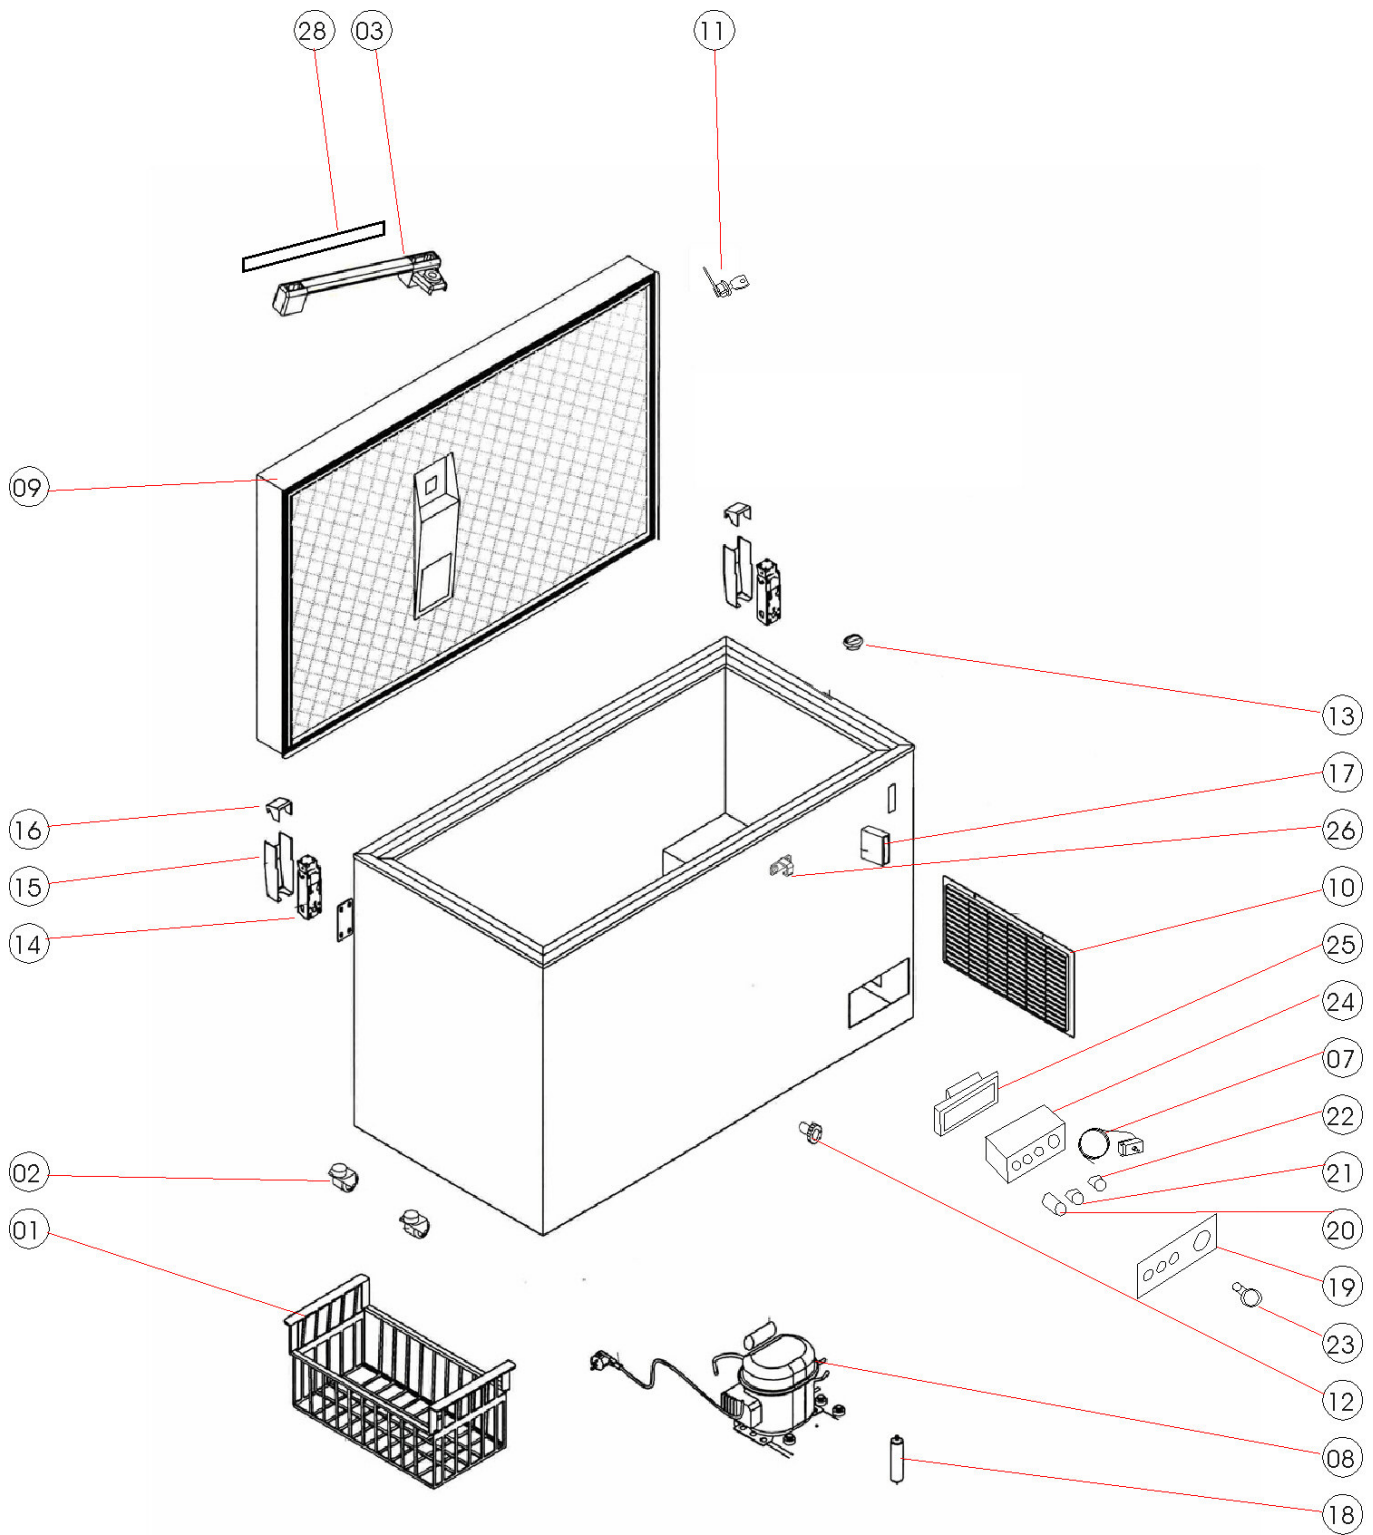

FR205S-FR605S

<i>POS.</i>	<i>REF. NO.</i>	<i>ITEM</i>
1	3115200291	WIRE BASKET
2	3214800067	WHEEL WITHOUT BRAKE
3	3114611218	HANDLE COMPLETE
7	3122600090	THERMOSTAT
8	3122400246	COMPRESSOR COMPLETE CD130Q FR205
8	3122400161	COMPRESSOR COMPLETE GVY75AA FR305-FR405
8	3122400184	COMPRESSOR COMPLETE NE2121Z FR505-FR605
9	3110720091	STAINLESS STEEL LID WITHOUT LIGHT FR205S
9	3110720092	STAINLESS STEEL LID WITHOUT LIGHT FR305S
9	3110720099	STAINLESS STEEL LID WITHOUT LIGHT FR405S
9	3110720100	STAINLESS STEEL LID WITHOUT LIGHT FR505S
9	3110720101	STAINLESS STEEL LID WITHOUT LIGHT FR605S
10	3114611219	GRILL FOR COMPRESSOR COMPART.
11	3114909001	LOCK WITH KEYS
12	3114611199	OUTER DRAIN PLUG
13	3114611198	INNER DRAIN PLUG
14	3121900002	SPRING HINGE
15	3114611039	COVER FOR HINGE (BOTTOM)
16	3114611040	COVER FOR HINGE (TOP)
17	3124100001	THERMOMETER WHITE
18	3113000021	DRIER 1/4" 25GR
19	3114611053	CONTROL PANEL COVER
20	3123916016	YELLOW SWITCH
21	3123916014	GREEN CONTROL LAMP
22	3123916015	RED CONTROL LAMP
23	3114611055	THERMOSTAT KNOB
24	3114618008	CONTROL PANEL
25	3114618007	CONTROL PANEL REAR
26	3114900005	HOOK FOR LOCK
27	3110900023	CONTROL PANEL COMPLETE
28	3115020421	COVER OF HANDLE